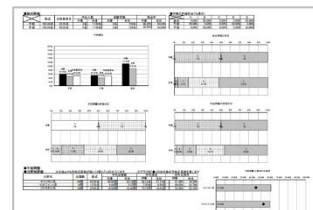

毎年1万人以上が受験！

全国統一 公開模試

情報処理
技術者試験

2020年
9月15日(火)

教材送付先受験[指定受験地に
教材をお届け]

ITEC
人間力を、企業力に

POINT
01

プロ講師による 評価採点票

評価採点票では、受講生ひとりひとりに、
午前・午後でそれぞれの確なコメントを掲載。
すぐに復習できるよう、**9月中に発送**します。

The image shows a detailed evaluation score sheet (評価採点票) for the ITEC exam. It includes fields for student name, ID, and scores for various subjects. There are also sections for instructor comments (評価コメント) and a radar chart (レーダーチャート) showing performance across different areas. The sheet is organized into several columns and rows, providing a comprehensive overview of a student's performance.

※教材送付先受験は提出締切日までに提出した方のみ
※公開模試の論文採点は、部分評価による
チェックシートです。添削指導ではございません。

POINT
02

貴社受験者の成績と 全受験生の成績を比較・分析

模試の成績を詳細なデータとグラフにより視覚化
したレポート『i-repo』を、貴社向けに作成します。

POINT
03

模試の問題が本試験で的中!

アイテックでは**20,000問以上の問題を保有**。
本試験では模試と類似した設問テーマが数多く
出題された実績があります。
2019年秋期試験では、基本情報技術者は午前
試験80問中6題。ネットワークスペシャリストは午後
Ⅱ試験 2問中1題が見事に的中!

2019年受講生満足度

89.0%

「公開模試の結果をもとに学習を見直し合格することが出来ました！」
「今まで、分かっていると思っていたのに回答出来ないものが多いと
模試を受験したおかげで分かりました。受験して本当に良かったです」